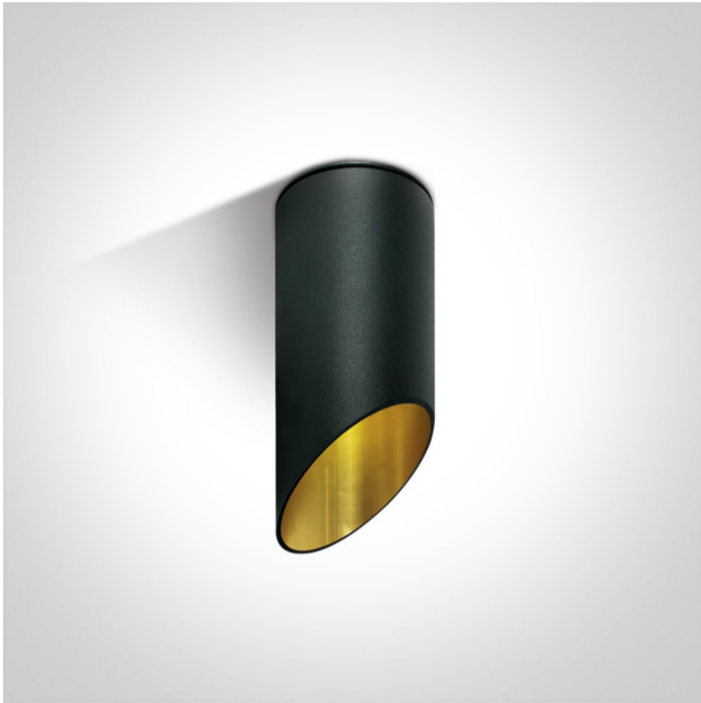

12 Wall & Ceiling>Decorative Cut Cylinders Aluminium

12105E1/B/GL

10W MR16 GU10 Black with Gold reflector cylinder downlight.

Complies with standard EN60598-1 and any other specific standards.

Downloads

Dimensions

Physical Specification

Item Group	12 Wall & Ceiling
Family	Decorative Cut Cylinders Aluminium
Order Code	12105E1/B/GL
Colour	Black-Gold
Material	Aluminium
Shape	Circular
Height	150mm
Diameter	60mm
Surface Ceiling	Yes
Indoor	Yes
Adjustable	No