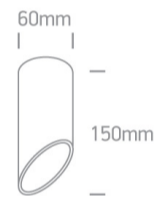

12 Wall & Ceiling>Decorative Cut Cylinders Aluminium

12105E1/B/GL

10W MR16 GU10 Black with Gold reflector cylinder downlight.

Complies with standard EN60598-1 and any other specific standards.

Downloads

Dimensions

Physical Specification

Item Group	12 Wall & Ceiling
Family	Decorative Cut Cylinders Aluminium
Order Code	12105E1/B/GL
Colour	Black-Gold
Material	Aluminium
Shape	Circular
Height	150mm
Diameter	60mm
Surface Ceiling	Yes
Indoor	Yes
Adjustable	No