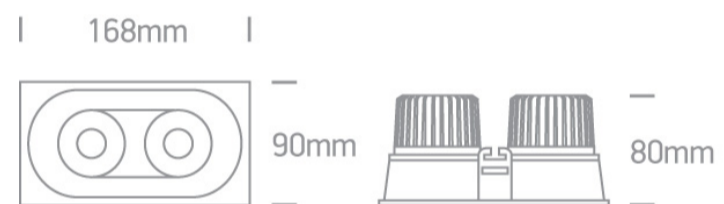

04 Recessed Spots Adjustable LED>The IP54 COB Outdoor/Bathroom Range Die cast

11207WD/W/W

2x6,5W LED Dark Light Recessed adjustable spot, IP54.

Requires 700mA driver.

Complies with standard EN60598-1 and any other specific standards.

Downloads

Dimensions

Gallery

Must be ordered separately

89008A

89008AT

Physical Specification

Item Group	04 Recessed Spots Adjustable LED
Family	The IP54 COB Outdoor/Bathroom Range Die cast
Order Code	11207WD/W/W
Colour	White
Material	Die Cast
Shape	Rectangular
Length	168mm
Width	90mm
Height	83mm
Cutout Hole Width	160mm
Cutout Hole Length	83mm
Recessed Ceiling	Yes
Depth Required	100mm
Indoor	Yes
Outdoor	Yes
Adjustable	1 Direction

Cable Length	40cm
--------------	------

F Mark	
--------	---

Illumination Data

Colour Temperature	3000K
--------------------	-------

Lumen Output	2x600lm
--------------	---------

Light Efficiency	92lm/W
------------------	--------

CRI	90
-----	----

Beam Angle	36°
------------	-----

Illumination Diagram	
----------------------	---

Dark Light	Yes
------------	-----

Packing Info

Box Length	17,5cm
------------	--------

Box Width	9,5cm
-----------	-------