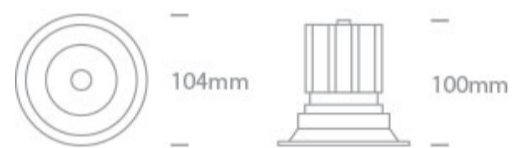

## 11112TA/W/W

12W LED Dark Light Recessed adjustable spot, IP20.

Requires 700mA driver.

Complies with standard EN60598-1 and any other specific standards.

### Dimensions