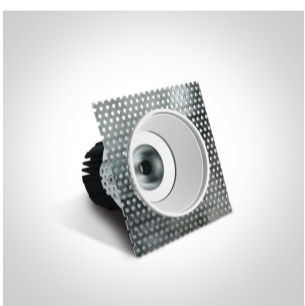

04 Recessed Spots Adjustable LED>The Trimless COB Spot

11107BT/W/W

6,5W COB LED recessed trimless adjustable spot, suitable for indoor/outdoor applications, IP54.

Requires 700mA constant current LED driver.

Complies with standard EN60598-1 and any other specific standards.

Downloads

Dimensions

Gallery

Must be ordered separately

89008A

89008AT

Physical Specification

Item Group	04 Recessed Spots Adjustable LED
Family	The Trimless COB Spot
Order Code	11107BT/W/W
Colour	White
Material	Die Cast
Shape	Rectangular
Length	120mm
Width	120mm
Height	80mm
Cutout Hole Diameter	96mm
Recessed trimless ceiling	Yes
Depth Required	105mm
Indoor	Yes
Outdoor	Yes
Adjustable	2 Directions