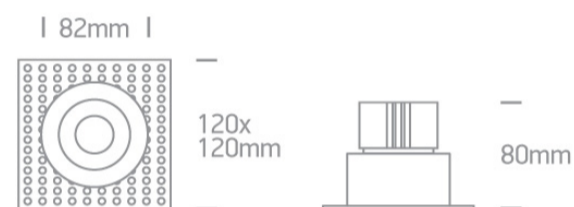

04 Recessed Spots Adjustable LED>The Trimless COB Spot

11107BT/W/W

6,5W COB LED recessed trimless adjustable spot, suitable for indoor/outdoor applications, IP54.

Requires 700mA constant current LED driver.

Complies with standard EN60598-1 and any other specific standards.

Downloads

Dimensions

Gallery

Must be ordered separately

89008A

89008AT

Physical Specification

Item Group	04 Recessed Spots Adjustable LED
Family	The Trimless COB Spot
Order Code	11107BT/W/W
Colour	White
Material	Die Cast
Shape	Rectangular
Length	120mm
Width	120mm
Height	80mm
Cutout Hole Diameter	96mm
Recessed trimless ceiling	Yes
Depth Required	105mm
Indoor	Yes
Outdoor	Yes
Adjustable	2 Directions

Cable Length	40cm
--------------	------

F Mark	
--------	---

Illumination Data

Colour Temperature	3000K
--------------------	-------

Lumen Output	500lm
--------------	-------

Light Efficiency	76lm/W
------------------	--------