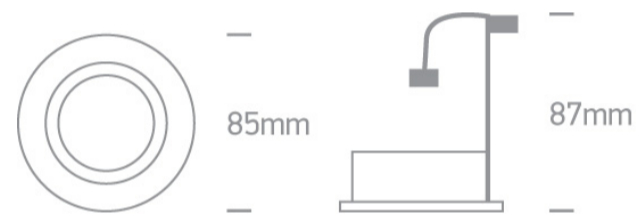

03 Recessed Spots Adjustable>The Classic Adjustable GU10

11105GU/B

Recessed adjustable MR16 spot with GU10 lamp holder.

Complies with standard EN60598-1 and any other specific standards.

Downloads

Dimensions

Physical Specification

Item Group	03 Recessed Spots Adjustable
Family	The Classic Adjustable GU10
Order Code	11105GU/B
Colour	Black
Material	Die Cast
Shape	Circular
Height	87mm
Diameter	85mm
Cutout Hole Diameter	75mm
Recessed Ceiling	Yes
Depth Required	95mm
Indoor	Yes

Adjustable

1 Direction

Electrical Characteristics

Gear

No

Fitting + Driver

Input Voltage

100-240V