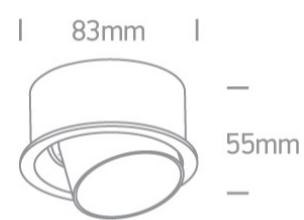

03 Recessed Spots Adjustable > The Dark Light Tube Range Aluminium

11105D8/W

Dark Light Tube Range Recessed Round adjustable MR16 spot with GU10 lampholder.

Complies with standard EN60598-1 and any other specific standards.

Downloads

Dimensions

Gallery

Physical Specification

Item Group	03 Recessed Spots Adjustable
Family	The Dark Light Tube Range Aluminium
Order Code	11105D8/W
Colour	White
Material	Aluminium
Shape	Circular
Height	55mm

Diameter	83mm
Cutout Hole Diameter	76mm
Recessed Ceiling	Yes
Depth Required	130mm
Indoor	Yes
Adjustable	1 Direction

Electrical Characteristics

Gear	No
Fitting + Driver	
Input Voltage	100-240V
50 Hz	Yes
60 Hz	Yes
Safety Class	
Power(Watts)	10W
IP Rating	IP20
Light Source	Replaceable lamp
Lamp Holder	GU10
Number of Lamps	1
Dimmable	N/A
Cable Length	15cm
F Mark	

Illumination Data

Illumination Diagram	
Dark Light	Yes

Packing Info

Box Length	8,5cm
------------	-------

Box Width	8,5cm
Box Height	8,5cm
Box Weight	0,198kg
Pcs/Carton	60
Barcode	5291889049326
HS Code	9405409900