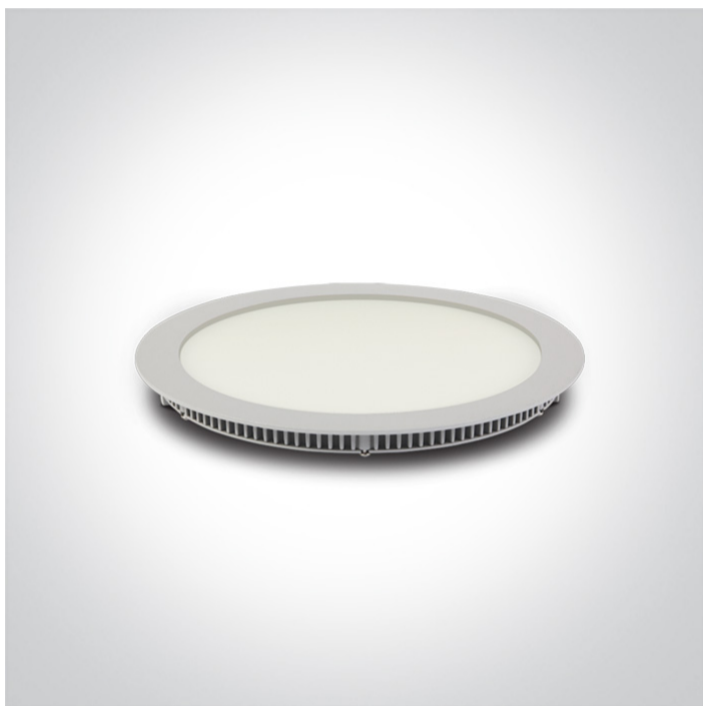

06 Downlights Fixed LED>The 18-30W Round Recessed Panels Die cast

10130FA/W/C

30W slim downlight LED, IP40, ideal for commercial applications such as offices, galleries and showrooms.

Supplied with 700mA non-dimmable LED driver.

Complies with standard EN60598-1 and any other specific standards.

Downloads

Dimensions

Gallery

Physical Specification

Item Group	06 Downlights Fixed LED
Family	The 18-30W Round Recessed Panels Die cast
Order Code	10130FA/W/C
Colour	White
Material	Die Cast
Diffuser Material	Acrylic
Shape	Circular

Height	22mm
Diameter	295mm
Cutout Hole Diameter	285mm
Recessed Ceiling	Yes
Depth Required	50mm
Indoor	Yes
Adjustable	No

Electrical Characteristics

Gear	External-Included
Fitting + Driver	
Input Voltage	220-240V
50 Hz	Yes
60 Hz	Yes
Safety Class	
Power(Watts)	30W
IP Rating	IP40
Light Source	LED built in
Dimmable	No
F Mark	

Fitting	
Input Type	Constant Current
Input Current	700mA
Voltage	34,7V
Safety Class	
Power(Watts)	24,3W
IP Rating	IP40
Light Source	LED built in
LED Type	SMD 2835

LED Brand	Epistar
LED Number	144
Gear	
Gear Type	Led Driver
Input Voltage	220-240V
50 Hz	Yes
60 Hz	Yes
Power(Watts)	30W
Power Factor	0,9
Constant Current	Yes
700mA	27-42V
IP Rating	IP20
Safety Class	
Dimmable	No
Ambient Temp	50°C
Operating Temp	75°C
Housing Material	Plastic
Brand	Lifud