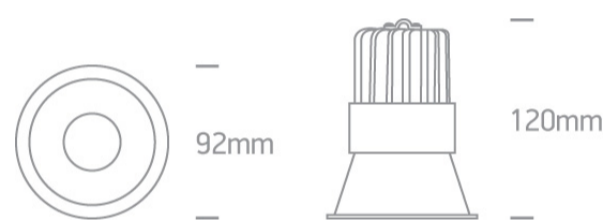

02 Recessed Spots Fixed LED>The Dark Light Pro Range Aluminium

10115FD/W/W

15W COB LED recessed spot, IP20, for general lighting applications.

Supplied with non-dimmable LED driver.

Complies with standard EN60598-1 and any other specific standards.

Downloads

Dimensions

Gallery

Physical Specification

Item Group	02 Recessed Spots Fixed LED
Family	The Dark Light Pro Range Aluminium
Order Code	10115FD/W/W
Colour	White
Material	Aluminium
Shape	Circular
Height	120mm

Diameter	92mm
Cutout Hole Diameter	82mm
Recessed Ceiling	Yes
Depth Required	150mm
Indoor	Yes
Adjustable	No

Electrical Characteristics

Gear	External-Included
Fitting + Driver	
Input Voltage	220-240V
50 Hz	Yes
60 Hz	Yes
Safety Class	
Power(Watts)	15W
IP Rating	IP20
Light Source	LED built in
Dimmable	No
F Mark	

Illumination Data

Colour Temperature	3000K
Lumen Output	1275lm
Light Efficiency	85lm/W
CRI	80
Beam Angle	24°
Illumination Diagram	
Dark Light	Yes

Packing Info

Box Length	12,5cm
Box Width	10cm

Box Height	14cm
Pcs/Carton	20
Barcode	5291889057383
HS Code	9405409900