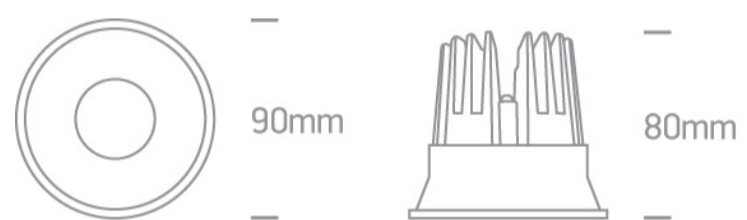

## 10112TD/W/W

12W Recessed Dark Light LED spot with removable head, IP20.

Complete with 300mA driver.

Complies with standard EN60598-1 and any other specific standards.

### Dimensions

### Physical Specification

Item Group	02 Recessed Spots Fixed LED
Family	The 12W Dark Light Range
Order Code	10112TD/W/W
Colour	White
Material	Die Cast
Shape	Circular
Height	80mm
Diameter	90mm
Cutout Hole Diameter	82mm
Recessed Ceiling	Yes
Depth Required	100mm
Indoor	Yes