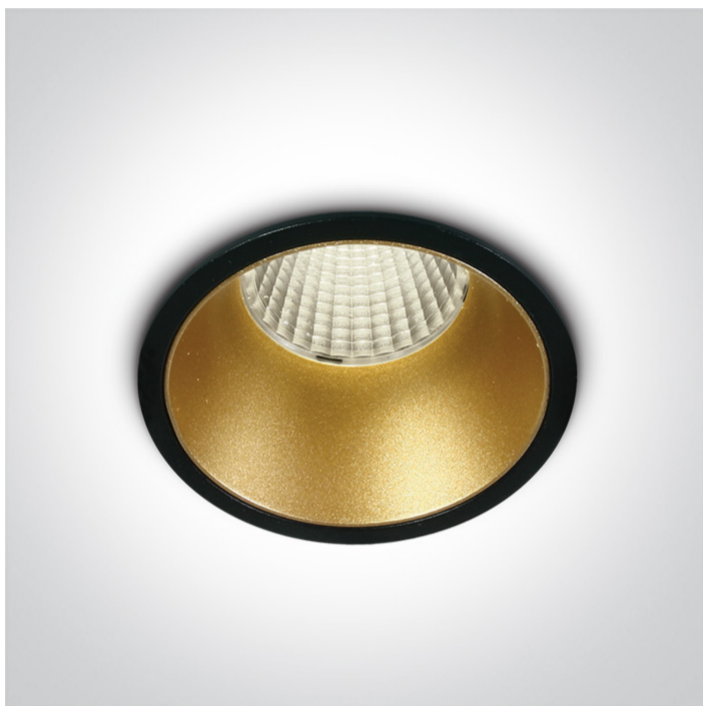

02 Recessed Spots Fixed LED>The COB Dark Light Range Interchangeable Reflector

10112K/B/C

12W COB LED Dark light recessed spot.

Reflector must be ordered separately.

Requires 700mA driver.

Complies with standard EN60598-1 and any other specific standards.

Downloads

Dimensions

Must be ordered separately

050280/B

050280/BS

050280/W

89015A

Related items

89015AT

Physical Specification

Item Group

02 Recessed Spots Fixed LED

Family	The COB Dark Light Range Interchangeable Reflector
Order Code	10112K/B/C
Colour	Black
Material	Die Cast
Shape	Circular
Height	102mm
Diameter	73mm
Cutout Hole Diameter	67mm
Recessed Ceiling	Yes
Depth Required	120mm
Indoor	Yes
Adjustable	No

Electrical Characteristics

Fitting

Input Type	Constant Current
Input Current	700mA
Voltage	18V
Safety Class	
Power(Watts)	12W
IP Rating	IP20
Light Source	LED built in
LED Type	COB
LED Brand	Bridgelux
Cable Length	40cm
F Mark	