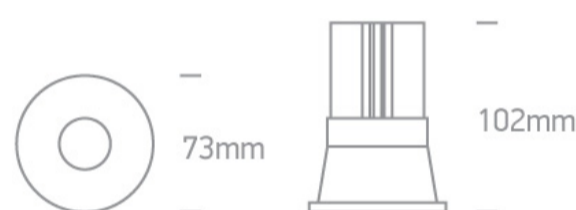

02 Recessed Spots Fixed LED>The COB Dark Light Range Interchangeable Reflector

10112K/B/C

12W COB LED Dark light recessed spot.

Reflector must be ordered separately.

Requires 700mA driver.

Complies with standard EN60598-1 and any other specific standards.

Downloads

Dimensions

Must be ordered separately

050280/B

050280/BS

050280/W

89015A

Related items

89015AT

Physical Specification

Item Group

02 Recessed Spots Fixed LED

Family	The COB Dark Light Range Interchangeable Reflector
Order Code	10112K/B/C
Colour	Black
Material	Die Cast
Shape	Circular
Height	102mm
Diameter	73mm
Cutout Hole Diameter	67mm
Recessed Ceiling	Yes
Depth Required	120mm
Indoor	Yes
Adjustable	No

Illumination Data

Colour Temperature	4000K
--------------------	-------

Lumen Output	1100lm
Light Efficiency	91,67lm/W
CRI	90
Beam Angle	38°
Illumination Diagram	
Dark Light	Yes

Packing Info

Box Weight	0.286kg
Pcs/Carton	50
Barcode	5291889072409
HS Code	9405413990