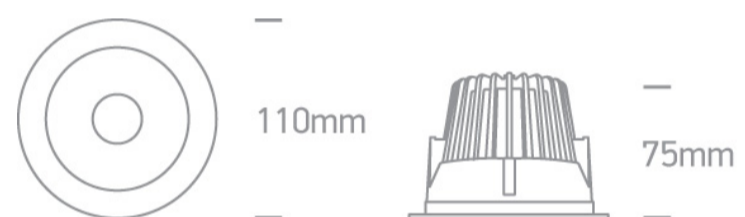

Downloads

Dimensions

Physical Specification

Item Group	06 Downlights Fixed LED
Family	Dark Light Pro Range Aluminium
Order Code	10112ED/W/BS/W
Colour	White-Brass
Material	Aluminium
Shape	Circular
Height	75mm
Diameter	110mm
Cutout Hole Diameter	92mm
Recessed Ceiling	Yes
Depth Required	95mm
Indoor	Yes

Illumination Data

Colour Temperature	3000K
Lumen Output	840lm
Light Efficiency	70lm/W
CRI	80
Beam Angle	60°
Illumination Diagram	
Dark Light	Yes

Packing Info

Box Length	13cm
Box Width	13cm
Box Height	9cm
Pcs/Carton	50
Barcode	5291889058663
HS Code	9405409900