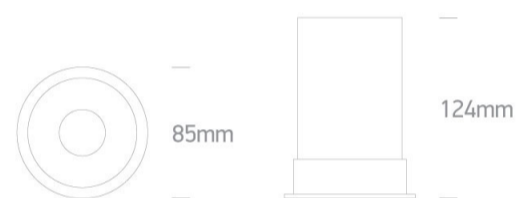

01 Recessed Spots Fixed > The Fire Rated Dark Light

10109F/W

Recessed Dark Light Fire Rated MR16 spot with GU10 lampholder.

Complies with standard EN60598-1 and any other specific standards.

Downloads

Dimensions

Gallery

Physical Specification

Item Group	01 Recessed Spots Fixed
Family	The Fire Rated Dark Light
Order Code	10109F/W
Colour	White
Material	Die Cast
Shape	Circular
Height	124mm

Diameter	85mm
Cutout Hole Diameter	73mm
Recessed Ceiling	Yes
Depth Required	160mm
Indoor	Yes
Outdoor	Yes
Adjustable	No

Illumination Data

Illumination Diagram	
Dark Light	Yes

Packing Info

Box Length	12cm
------------	------

Box Width	9,5cm
Box Height	14cm
Pcs/Carton	30
Barcode	5291889069928
HS Code	9405409900

Certification & Warranty