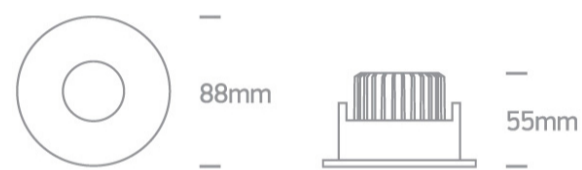

02 Recessed Spots Fixed LED>The COB IP54 Dark Light Range

10108H/W/W

8W COB LED Dark light recessed Spot, IP54.

Supplied with non-dimmable LED driver.

Complies with standard EN60598-1 and any other specific standards.

Downloads

Dimensions

Physical Specification

| | |
|----------------------|-------------------------------|
| Item Group | 02 Recessed Spots Fixed LED |
| Family | The COB IP54 Dark Light Range |
| Order Code | 10108H/W/W |
| Colour | White |
| Material | Die Cast |
| Shape | Circular |
| Height | 55mm |
| Diameter | 88mm |
| Cutout Hole Diameter | 75mm |
| Recessed Ceiling | Yes |
| Depth Required | 70mm |
| Indoor | Yes |