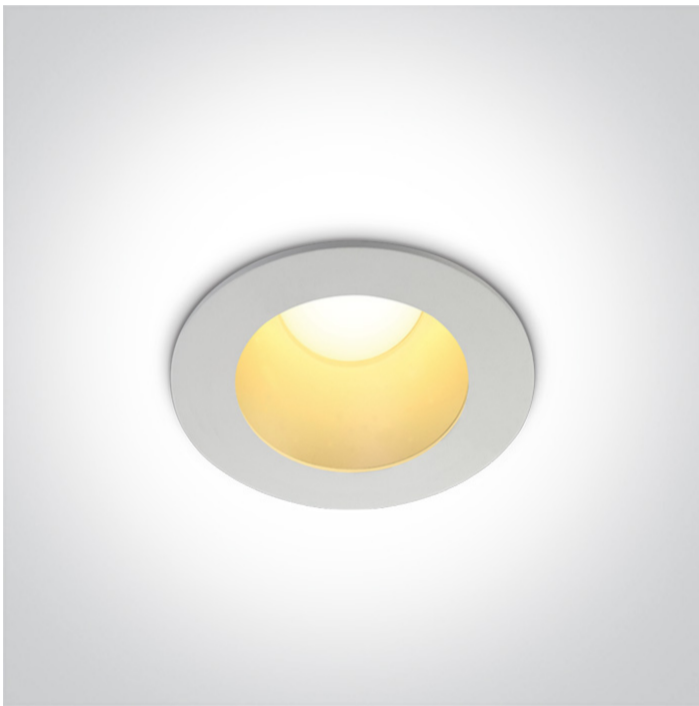

06 Downlights Fixed LED>Dark Light Pro Range Aluminium

10108ED/W/BS/W

8W COB LED recessed downlight, for general lighting applications.

Complete with 300mA driver.

Complies with standard EN60598-1 and any other specific standards.

Downloads

Dimensions

Physical Specification

Item Group	06 Downlights Fixed LED
Family	Dark Light Pro Range Aluminium
Order Code	10108ED/W/BS/W
Colour	White-Brass
Material	Aluminium
Shape	Circular
Height	60mm
Diameter	95mm
Cutout Hole Diameter	75mm
Recessed Ceiling	Yes
Depth Required	80mm
Indoor	Yes