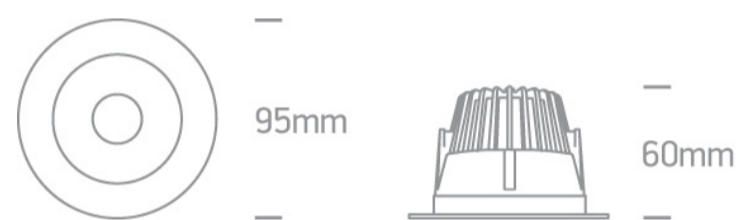

Downloads

Dimensions

Physical Specification

Item Group	06 Downlights Fixed LED
Family	Dark Light Pro Range Aluminium
Order Code	10108ED/W/BS/W
Colour	White-Brass
Material	Aluminium
Shape	Circular
Height	60mm
Diameter	95mm
Cutout Hole Diameter	75mm
Recessed Ceiling	Yes
Depth Required	80mm
Indoor	Yes

Illumination Data

Colour Temperature	3000K
Lumen Output	560lm
Light Efficiency	70lm/W
CRI	80
Beam Angle	60°
Illumination Diagram	
Dark Light	Yes

Packing Info

Box Length	11,5cm
Box Width	11,5cm
Box Height	8cm
Pcs/Carton	50
Barcode	5291889058632
HS Code	9405409900