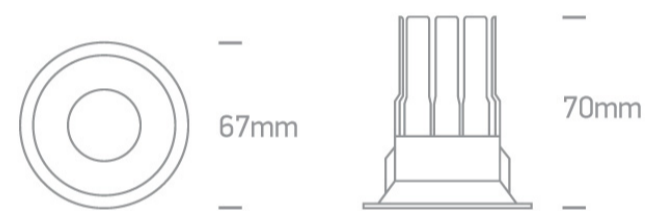

02 Recessed Spots Fixed LED > The 6,5W COB IP65 Range

10107WP/B/W

6,5W COB LED recessed spot suitable for indoor and outdoor installation, IP65.

Requires 700mA driver.

Complies with standard EN60598-1 and any other specific standards.

Downloads

Dimensions

Must be ordered separately

89008A

89008AT

Physical Specification

Item Group	02 Recessed Spots Fixed LED
Family	The 6,5W COB IP65 Range
Order Code	10107WP/B/W
Colour	Black
Material	Die Cast
Shape	Circular

Height	70mm
Diameter	67mm
Cutout Hole Diameter	56mm
Recessed Ceiling	Yes
Depth Required	90mm
Indoor	Yes
Outdoor	Yes
Adjustable	No

Electrical Characteristics

Fitting

Input Type	Constant Current
Input Current	700mA
Safety Class	
Power(Watts)	6,5W
IP Rating	IP65
Light Source	LED built in
LED Type	COB
LED Brand	Bridgelux
Cable Length	40cm
F Mark	

Illumination Data

Colour Temperature	3000K
Lumen Output	550lm
Light Efficiency	84lm/W
CRI	90
Beam Angle	38°
Illumination Diagram	

Dark Light

Yes

Packing Info

Box Length	7,5cm
Box Width	7,5cm
Box Height	9,5cm
Box Weight	0.210kg
Pcs/Carton	50
Barcode	5291889053422
HS Code	9405413990