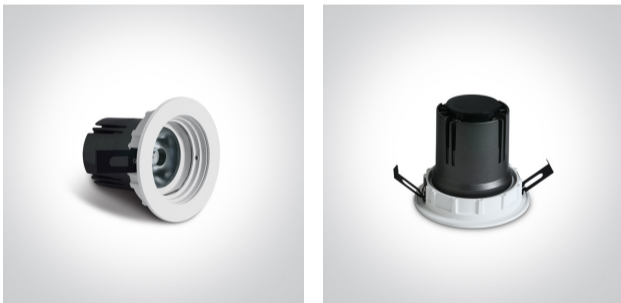

02 Recessed Spots Fixed LED>The COB Dark Light Range Interchangeable Reflector

10107K/W/W

6,5W COB LED Dark Light recessed spot IP20.

Requires 700mA driver.

Complies with standard EN60598-1 and any other specific standards.

Downloads

Dimensions

Gallery

Must be ordered separately