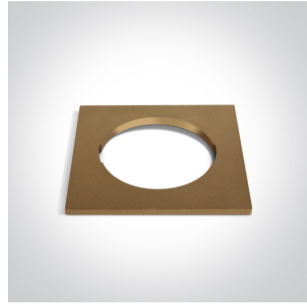

01 Recessed Spots Fixed > The Mix & Match Range

10105H/W

Dark Light Recessed MR16 spot with GU10 lampholder.

Complies with standard EN60598-1 and any other specific standards.

Downloads

Dimensions

Gallery

050182/B

050182/BS

050182/W

050182R/B

050182R/BS

050182R/W

050182RA/B

050182RA/BS

050182RA/W

050182RB/B

050182RB/BS

050182RB/W

Physical Specification

Item Group	01 Recessed Spots Fixed
Family	The Mix & Match Range
Order Code	10105H/W
Colour	White
Material	Die Cast
Shape	Circular
Height	40mm
Diameter	71mm
Cutout Hole Diameter	64mm
Recessed Ceiling	Yes
Depth Required	100mm
Indoor	Yes
Adjustable	No