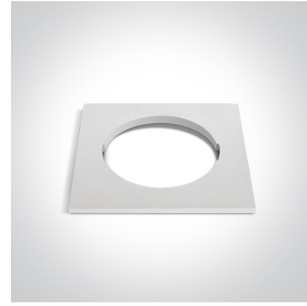

01 Recessed Spots Fixed > The Mix & Match Range

10105H/W

Dark Light Recessed MR16 spot with GU10 lampholder.

Complies with standard EN60598-1 and any other specific standards.

Downloads

Dimensions

Gallery

050182/B

050182/BS

050182/W

050182R/B

050182R/BS

050182R/W

050182RA/B

050182RA/BS

050182RA/W

050182RB/B

050182RB/BS

050182RB/W

Physical Specification

Item Group	01 Recessed Spots Fixed
Family	The Mix & Match Range
Order Code	10105H/W
Colour	White
Material	Die Cast
Shape	Circular
Height	40mm
Diameter	71mm
Cutout Hole Diameter	64mm
Recessed Ceiling	Yes
Depth Required	100mm
Indoor	Yes
Adjustable	No