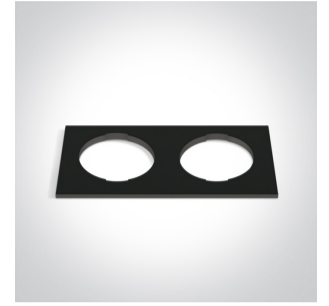

01 Recessed Spots Fixed > The Mix & Match Range

10105H/W

Dark Light Recessed MR16 spot with GU10 lampholder.

Complies with standard EN60598-1 and any other specific standards.

Downloads

Dimensions

Gallery

050182/B

050182/BS

050182/W

050182R/B

050182R/BS

050182R/W

050182RA/B

050182RA/BS

050182RA/W

050182RB/B

050182RB/BS

050182RB/W

Physical Specification

Item Group	01 Recessed Spots Fixed
Family	The Mix & Match Range
Order Code	10105H/W
Colour	White
Material	Die Cast
Shape	Circular
Height	40mm
Diameter	71mm
Cutout Hole Diameter	64mm
Recessed Ceiling	Yes
Depth Required	100mm
Indoor	Yes
Adjustable	No