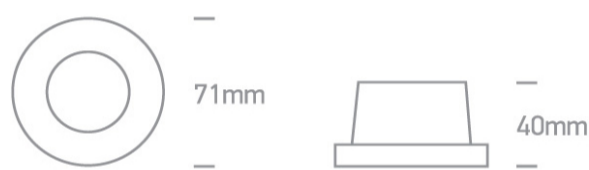

01 Recessed Spots Fixed > The Mix & Match Range

10105H/W

Dark Light Recessed MR16 spot with GU10 lampholder.

Complies with standard EN60598-1 and any other specific standards.

Downloads

Dimensions

Gallery

050182/B

050182/BS

050182/W

050182R/B

050182R/BS

050182R/W

050182RA/B

050182RA/BS

050182RA/W

050182RB/B

050182RB/BS

050182RB/W

Physical Specification

Item Group	01 Recessed Spots Fixed
Family	The Mix & Match Range
Order Code	10105H/W
Colour	White
Material	Die Cast
Shape	Circular
Height	40mm
Diameter	71mm
Cutout Hole Diameter	64mm
Recessed Ceiling	Yes
Depth Required	100mm
Indoor	Yes
Adjustable	No