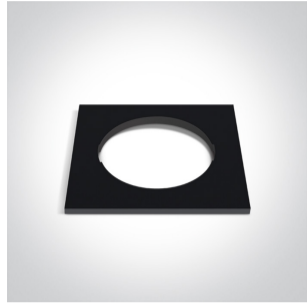

01 Recessed Spots Fixed > The Mix & Match Range

10105H/W

Dark Light Recessed MR16 spot with GU10 lampholder.

Complies with standard EN60598-1 and any other specific standards.

Downloads

Dimensions

Gallery

050182/B

050182/BS

050182/W

050182R/B

050182R/BS

050182R/W

050182RA/B

050182RA/BS

050182RA/W

050182RB/B

050182RB/BS

050182RB/W

Physical Specification

Item Group	01 Recessed Spots Fixed
Family	The Mix & Match Range
Order Code	10105H/W
Colour	White
Material	Die Cast
Shape	Circular
Height	40mm
Diameter	71mm
Cutout Hole Diameter	64mm
Recessed Ceiling	Yes
Depth Required	100mm
Indoor	Yes
Adjustable	No