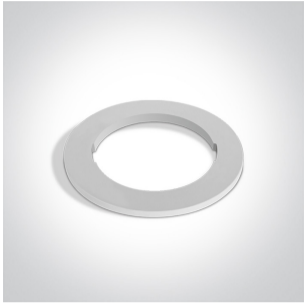

01 Recessed Spots Fixed > The Mix & Match Range

10105H/W

Dark Light Recessed MR16 spot with GU10 lampholder.

Complies with standard EN60598-1 and any other specific standards.

Downloads

Dimensions

Gallery

050182/B

050182/BS

050182/W

050182R/B

050182R/BS

050182R/W

050182RA/B

050182RA/BS

050182RA/W

050182RB/B

050182RB/BS

050182RB/W

Physical Specification

Item Group	01 Recessed Spots Fixed
Family	The Mix & Match Range
Order Code	10105H/W
Colour	White
Material	Die Cast
Shape	Circular
Height	40mm
Diameter	71mm
Cutout Hole Diameter	64mm
Recessed Ceiling	Yes
Depth Required	100mm
Indoor	Yes
Adjustable	No