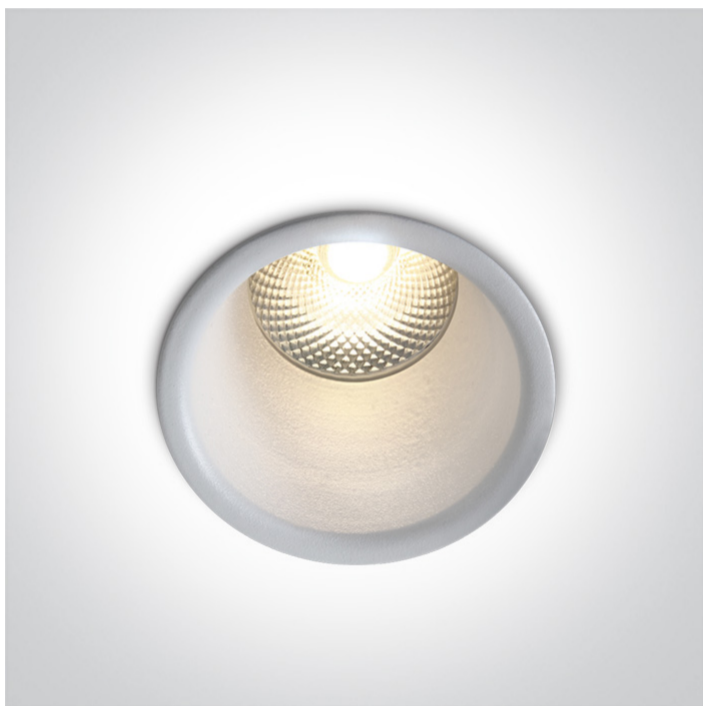

02 Recessed Spots Fixed LED>The Dark Light Pro Range Aluminium

## 10105FD/W/W

5W COB LED recessed spot, IP20, for general lighting applications.

Supplied with non-dimmable LED driver.

Complies with standard EN60598-1 and any other specific standards.

Downloads

Dimensions

Gallery

Physical Specification

Item Group	02 Recessed Spots Fixed LED
Family	The Dark Light Pro Range Aluminium
Order Code	10105FD/W/W
Colour	White
Material	Aluminium
Shape	Circular
Height	95mm

Diameter	55mm
Cutout Hole Diameter	50mm
Recessed Ceiling	Yes
Depth Required	120mm
Indoor	Yes
Adjustable	No

#### Illumination Data

Colour Temperature	3000K
Lumen Output	300lm
Light Efficiency	60lm/W
CRI	80
Beam Angle	24°
Illumination Diagram	
Dark Light	Yes