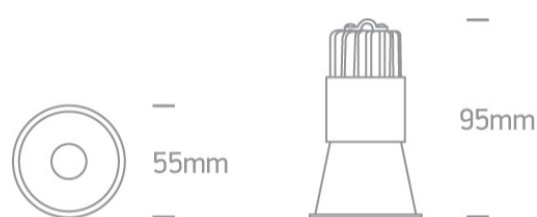

## 10105FD/W/W

5W COB LED recessed spot, IP20, for general lighting applications.

Supplied with non-dimmable LED driver.

Complies with standard EN60598-1 and any other specific standards.

Downloads

Dimensions

Gallery

Physical Specification

Item Group	02 Recessed Spots Fixed LED
Family	The Dark Light Pro Range Aluminium
Order Code	10105FD/W/W
Colour	White
Material	Aluminium
Shape	Circular
Height	95mm

Diameter	55mm
Cutout Hole Diameter	50mm
Recessed Ceiling	Yes
Depth Required	120mm
Indoor	Yes
Adjustable	No

#### Illumination Data

Colour Temperature	3000K
Lumen Output	300lm
Light Efficiency	60lm/W
CRI	80
Beam Angle	24°
Illumination Diagram	
Dark Light	Yes