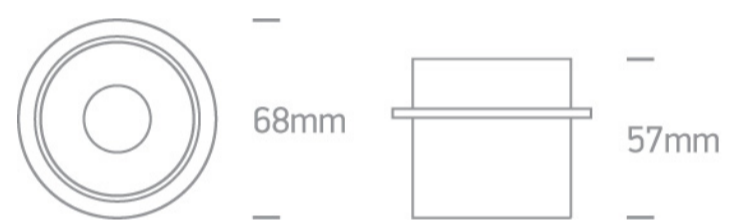

01 Recessed Spots Fixed > Recessed Cylinders Aluminium

10105D9/B/GL

Dark Light Recessed MR16 spot with GU10 lampholder.

Complies with standard EN60598-1 and any other specific standards.

Downloads

Dimensions

Physical Specification

Item Group	01 Recessed Spots Fixed
Family	Recessed Cylinders Aluminium
Order Code	10105D9/B/GL
Colour	Black-Gold
Material	Aluminium
Shape	Circular
Height	57mm
Diameter	68mm
Cutout Hole Diameter	62mm
Recessed Ceiling	Yes
Depth Required	100mm
Indoor	Yes