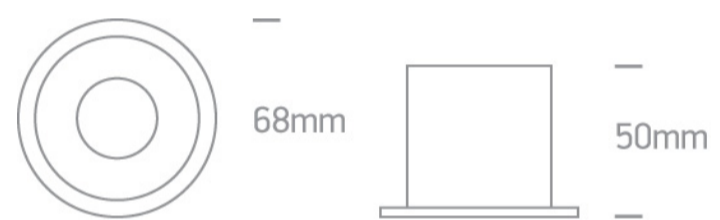

## 10105D8/B/GL

Dark Light Recessed MR16 spot with GU10 lampholder.

Complies with standard EN60598-1 and any other specific standards.

### Dimensions

### Physical Specification

Item Group	01 Recessed Spots Fixed
Family	Semi Trimless Dark Light Aluminium
Order Code	10105D8/B/GL
Colour	Black-Gold
Material	Aluminium
Shape	Circular
Height	50mm
Diameter	68mm
Cutout Hole Diameter	62mm
Recessed Ceiling	Yes
Depth Required	130mm
Indoor	Yes