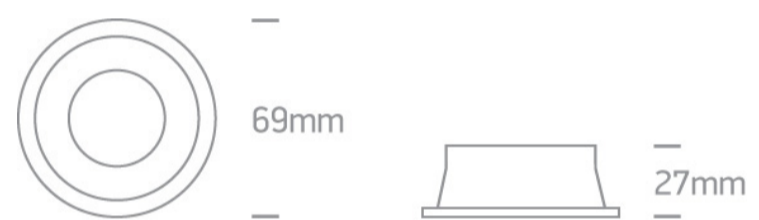

01 Recessed Spots Fixed > The Semi Dark Light Range Aluminium

10105D1/W

Semi-Dark Light Recessed MR16 spot with GU10 lampholder.

Complies with standard EN60598-1 and any other specific standards.

Downloads

Dimensions

Gallery

Physical Specification

Item Group	01 Recessed Spots Fixed
Family	The Semi Dark Light Range Aluminium
Order Code	10105D1/W
Colour	White
Material	Aluminium
Shape	Circular
Height	27mm

Diameter	69mm
Cutout Hole Diameter	62mm
Recessed Ceiling	Yes
Depth Required	135mm
Indoor	Yes
Adjustable	No

Electrical Characteristics

Gear	No
Fitting + Driver	
Input Voltage	100-240V
50 Hz	Yes
60 Hz	Yes
Safety Class	
Power(Watts)	10W
IP Rating	IP20
Light Source	Replaceable lamp
Lamp Holder	GU10
Number of Lamps	1
Dimmable	N/A
Cable Length	15cm
F Mark	