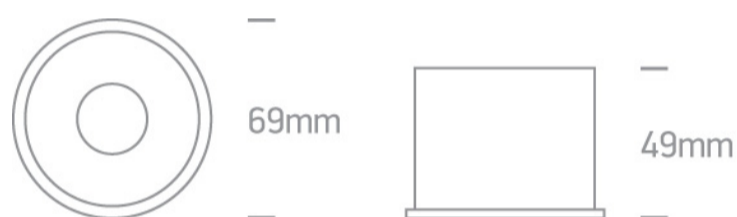

## 10105AD/B/BS

Recessed Dark Light MR16 spot with GU10 lampholder.

Complies with standard EN60598-1 and any other specific standards.

Downloads

Dimensions

Gallery

Physical Specification

Item Group

01 Recessed Spots Fixed

Family

Semi Trimless Dark Light Aluminium

Order Code

10105AD/B/BS

Colour

Black

Material

Aluminium

Shape

Circular

Height

49mm

Diameter	69mm
Cutout Hole Diameter	64mm
Recessed Ceiling	Yes
Depth Required	130mm
Indoor	Yes
Adjustable	No