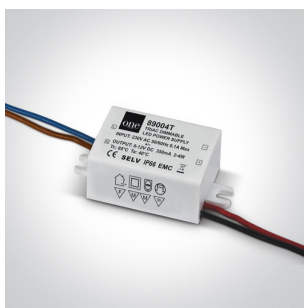

02 Recessed Spots Fixed LED>The 3W Dark Light Range

10103E/B/BS/W

3W Recessed Dark Light LED spot IP20.

Requires 350mA driver.

Complies with standard EN60598-1 and any other specific standards.

Downloads

Dimensions

Gallery

Must be ordered separately

89004

Related items

89004T

Physical Specification

Item Group	02 Recessed Spots Fixed LED
Family	The 3W Dark Light Range
Order Code	10103E/B/BS/W
Colour	Black-Brass
Material	Aluminium
Shape	Circular
Height	52mm
Diameter	50mm
Cutout Hole Diameter	44mm
Recessed Ceiling	Yes
Depth Required	60mm
Indoor	Yes
Adjustable	No

Electrical Characteristics

Fitting	
Input Type	Constant Current
Input Current	350mA
Voltage	8,7V
Safety Class	III
Power(Watts)	3W
IP Rating	IP20
Light Source	LED built in

LED Type
LED Brand
Cable Length
F Mark