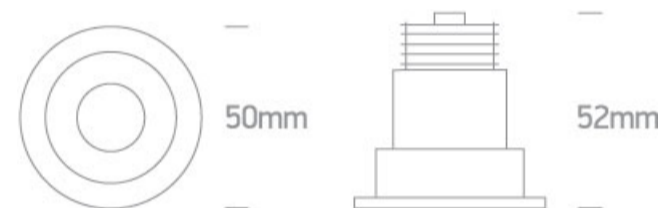

02 Recessed Spots Fixed LED>The 3W Dark Light Range

10103E/B/BS/W

3W Recessed Dark Light LED spot IP20.

Requires 350mA driver.

Complies with standard EN60598-1 and any other specific standards.

Downloads

Dimensions

Gallery

Must be ordered separately

89004

Related items

89004T

Physical Specification

Item Group	02 Recessed Spots Fixed LED
Family	The 3W Dark Light Range
Order Code	10103E/B/BS/W
Colour	Black-Brass
Material	Aluminium
Shape	Circular
Height	52mm
Diameter	50mm
Cutout Hole Diameter	44mm
Recessed Ceiling	Yes
Depth Required	60mm
Indoor	Yes
Adjustable	No

Electrical Characteristics

Fitting	
Input Type	Constant Current
Input Current	350mA
Voltage	8,7V
Safety Class	III
Power(Watts)	3W
IP Rating	IP20
Light Source	LED built in

LED Type
LED Brand
Cable Length
F Mark