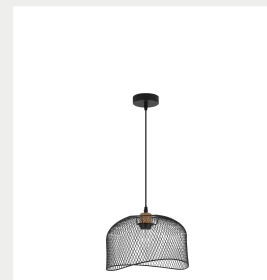

NOVA LUCE

Supplier's name or trade mark: NOVA LUCE S.A
Supplier's address: SCHIMATARI VIOTIAS 32009, GREECE
Model identifier: 9555803
Type of light source: LED E27 1x12 Watt Bulb Excluded

Product information Sheet

General Information

Material number	9555803
Type	INDOOR
Product segment	

Dimensions

Diameter (in cm)	30 Cm
Width (in cm)	
Height (in cm)	H1: 19.5 H2: 120 cm
Net Weight	

Material & Colour

Enclosure Material	Metal
Colour	Matt Black & Natural Wood
Adjustable	