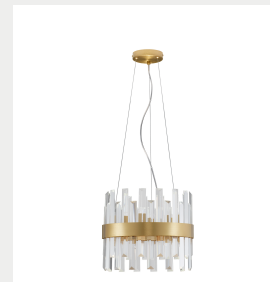

NOVA LUCE

Supplier's name or trade mark: NOVA LUCE S.A
Supplier's address: SCHIMATARI VIOTIAS 32009, GREECE
Model identifier: 9695219
Type of light source: LED G9 Bulb Excluded

Product information Sheet

General Information

Material number	9695219
Type	PENDANT
Product segment	

Dimensions

Diameter (in cm)	35 Cm
Length	-
Width (in cm)	-
Height (in cm)	120 Cm
Cut Out (in cm)	

Net Weight

Material & Colour

Color	Clear Crystal (30 pcs)
Colour	Satin Gold Metal
Adjustable	