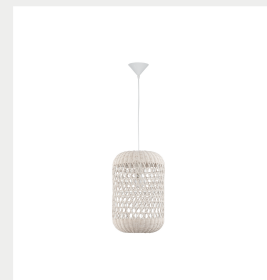

NOVA LUCE

Supplier's name or trade mark: NOVA LUCE S.A
Supplier's address: SCHIMATARI VIOTIAS 32009, GREECE
Model identifier: 9587162
Type of light source: LED E27 1x12 Watt Bulb Excluded

Product information Sheet

General Information

Material number	9587162
Type	
Product segment	

Dimensions

Length (in cm)	-
Diameter (in cm)	24.5 cm
Width (in cm)	-
Height (in cm)	H1: 37 H2: 250 cm
Net Weight	

Material & Colour

Enclosure Material	-
Colour	Ivory Rattan
Adjustable	