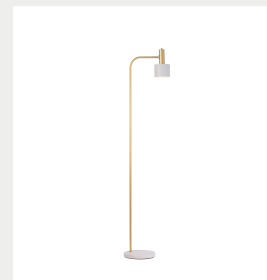

# NOVA LUCE

**Supplier's name or trade mark:** NOVA LUCE S.A  
**Supplier's address:** SCHIMATARI VIOTIAS 32009, GREECE  
**Model identifier:** 9426653  
**Type of light source:** E27 1x12 Watt Bulb Excluded

### Dimensions

Diameter (in cm)	12.5 Cm
Width (in cm)	
Height (in cm)	165 cm
Net Weight	

### Material & Colour

Enclosure Material	Metal
Colour	Gold & White
Adjustable	