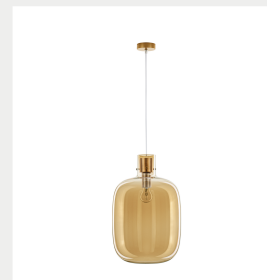

NOVA LUCE

Supplier's name or trade mark: NOVA LUCE S.A
Supplier's address: SCHIMATARI VIOTIAS 32009, GREECE
Model identifier: 9236640
Type of light source: E27 1x12 Watt Bulb Excluded

Product information Sheet

General Information

Material number	9236640
Type	INDOOR
Product segment	

Dimensions

Diameter (in cm)	30 Cm
Width (in cm)	
Height (in cm)	H1: 45 H2: 198 cm
Net Weight	

Material & Colour

Enclosure Material	Glass & Metal
Colour	Champagne Glass & Brass Gold
Adjustable	