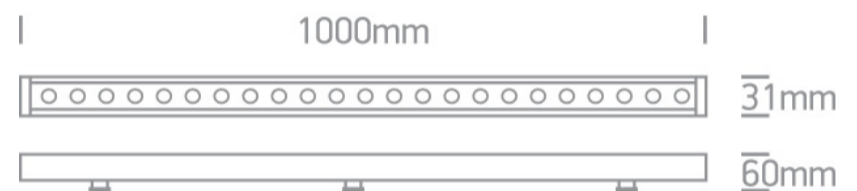

21 Industrial & Floodlights>The LED Wall Washers Aluminium

7055B/W

24x1W LED Wall Washers.

Connect Maximum 5pcs.

Requires 24V DC constant voltage LED driver.

Complies with standard EN60598-1 and any other specific standards.

Downloads

Dimensions

Physical Specification

Item Group	21 Industrial & Floodlights
Family	The LED Wall Washers Aluminium
Order Code	7055B/W
Colour	Grey
Material	Aluminium
Shape	Rectangular
Length	1000mm
Width	31mm
Height	60mm
Surface Ceiling	Yes
Surface Wall	Yes
Surface Floor/Ground	Yes

Indoor
Outdoor
Adjustable

Yes
Yes
1 Direction

Electrical Characteristics

Fitting

Input Type	Constant Voltage
Input Voltage	24V DC
Safety Class	
Power(Watts)	24W
IP Rating	IP66
Light Source	LED built in
LED Type	COB
LED Brand	Osram
LED Number	24
Cable Length	100cm supply cable + 15cm cable male + 15cm cable female
F Mark	

Illumination Data

Colour Temperature	3000K
Lumen Output	1700lm
Light Efficiency	70,83lm/W
CRI	80
Beam Angle	60°x20°
Illumination Diagram	

Packing Info

Box Weight	1,2Kg
Pcs/Carton	15

Carton Length	103cm
Carton Width	28cm
Carton Height	20cm
Carton Weight	18,7Kg
Barcode	5291889062356
HS Code	9405409900