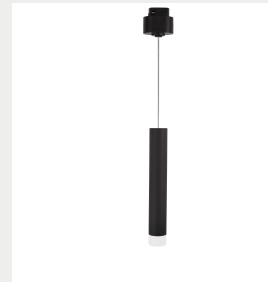

NOVA LUCE

Supplier's name or trade mark: NOVA LUCE S.A
Supplier's address: SCHIMATARI VIOTIAS 32009, GREECE
Model identifier: 9025201
Type of light source: LED

Product information Sheet

General Information

Material number	9025201
Type	Pendant lamp
Product segment	Technical

Dimensions

Diameter (in cm)	3Cm
Length	
Width (in cm)	
Height 1 (in cm)	22Cm
Height 2 (in cm)	150Cm
Cut Out	

Material & Colour

Enclosure Material	Aluminium
Colour	Sandy Black
Adjustable	