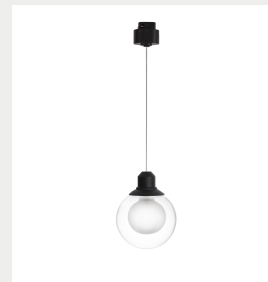

NOVA LUCE

Supplier's name or trade mark: NOVA LUCE S.A
Supplier's address: SCHIMATARI VIOTIAS 32009, GREECE
Model identifier: 9012672
Type of light source: LED

Product information Sheet

General Information

Material number	9012672
Type	Magnetic Profile
Product segment	Technical

Dimensions

Diameter (in cm)	10Cm
Length	
Width (in cm)	
Height 1 (in cm)	80Cm
Height 2 (in cm)	
Cut Out	

Material & Colour

Enclosure Material	Aluminium & Glass
Colour	Sandy Black
Adjustable	