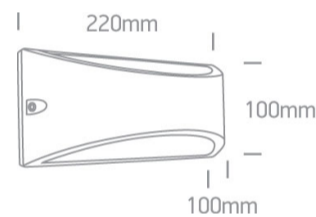

13 Wall & Ceiling LED > Outdoor Wall Up & Down Lights

67474/AN/W

10W Wall light, IP54.

AC LED

Complies with standard EN60598-1 and any other specific standards.

Downloads

Dimensions

Gallery

Physical Specification

Item Group	13 Wall & Ceiling LED
Family	Outdoor Wall Up & Down Lights
Order Code	67474/AN/W
Colour	Anthracite
Material	Die Cast
Shape	Rectangular
Length	220mm

Width	100mm
Height	100mm
Surface Wall	Yes
Indoor	Yes
Outdoor	Yes
Adjustable	No

Colour Temperature	3000K
Lumen Output	700lm
Light Efficiency	70lm/W
CRI	80
Illumination Diagram	

Packing Info

Box Weight	0.566kg
------------	---------

Pcs/Carton	12
Barcode	5291889063285
HS Code	9405409900