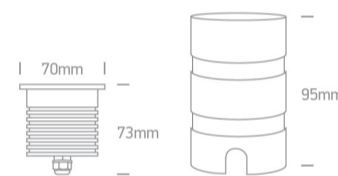

19 Wall Recessed & Inground>The Dark Light Inground Range Aluminium

69056B/W

7W COB LED inground, IP67.

Requires 24V driver.

Complies with standard EN60598-1 and any other specific standards.

Downloads

Dimensions

Must be ordered separately

89015V

Physical Specification

Item Group	19 Wall Recessed & Inground
Family	The Dark Light Inground Range Aluminium
Order Code	69056B/W
Colour	Aluminium
Material	Natural Aluminium
Diffuser Material	Glass

Shape	Circular
Height	73mm
Diameter	70mm
Cutout Hole Diameter	60mm
Inground	Yes
Depth Required	100mm + 300mm drainage
Indoor	Yes
Outdoor	Yes
IK Rating	8

Electrical Characteristics

Fitting

Input Type	Constant Voltage
Input Voltage	24V DC
Safety Class	
Power(Watts)	7W
IP Rating	IP67
Light Source	LED built in
LED Type	COB
LED Brand	Prolight
Cable Length	200cm
F Mark	

Illumination Data

Colour Temperature	3000K
Lumen Output	560lm
Light Efficiency	80lm/W
CRI	80
Beam Angle	38°

Illumination Diagram

Dark Light

Yes

Packing Info

Box Weight

0.483kg