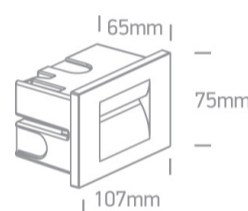

19 Wall Recessed & Inground > Outdoor Dark Light Wall Recessed Die cast

68064/AN/W

3,6W LED wall recessed light, IP65, ideal for both indoor and outdoor installation.

Complete with 350mA driver.

Supplied with box for concrete installation

Complies with standard EN60598-1 and any other specific standards.

Downloads

Dimensions

Physical Specification

| | |
|--------------------|---|
| Item Group | 19 Wall Recessed & Inground |
| Family | Outdoor Dark Light Wall Recessed Die cast |
| Order Code | 68064/AN/W |
| Colour | Anthracite |
| Material | Die Cast |
| Shape | Rectangular |
| Length | 65mm |
| Width | 107mm |
| Height | 65mm |
| Cutout Hole Width | 97mm |
| Cutout Hole Length | 62mm |
| Recessed wall | Yes |

Box Length

13cm

Box Width

10cm

Box Height

10,5cm

Box Weight

0.441kg