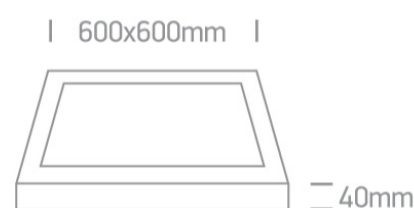

14 Plafo>LED Aluminium Panel Range

62140AE/W/C

40W 60x60cm LED slim plafo light, IP40, suitable for residential and commercial application.

Supplied with non-dimmable LED driver.

Complies with standard EN60598-1 and any other specific standards.

Downloads

Dimensions

Physical Specification

Item Group	14 Plafo
Family	LED Aluminium Panel Range
Order Code	62140AE/W/C
Colour	White
Material	Aluminium
Shape	Rectangular
Length	600mm
Width	600mm
Height	42mm
Surface Ceiling	Yes
Indoor	Yes
Adjustable	No

Illumination Data

Colour Temperature	4000K
Lumen Output	3600lm
Light Efficiency	90lm/W
CRI	80
Illumination Diagram	

Packing Info

Box Length	65cm
Box Width	65cm
Box Height	8,5cm
Box Weight	2.600kg
Pcs/Carton	4
Carton Length	66cm
Carton Width	36cm