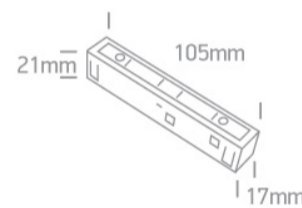

10 Tracks & Magnetic > Magnetic Profiles Accessories

42004C/B

BLACK LIVE CONNECTOR/CORNER FOR 42001 / 42002

Downloads

Dimensions

Related items

42001/B

42001R/B

42001TR/B

42002/B

42002R/B

42002TR/B

Physical Specification

Item Group	10 Tracks & Magnetic
Family	Magnetic Profiles Accessories
Order Code	42004C/B
Colour	Black
Material	Plastic
Shape	Rectangular
Length	105mm
Width	17mm
Height	21mm
Indoor	Yes

Electrical Characteristics

Fitting

Input Type	Constant Voltage
Input Voltage	48V DC
Safety Class	

Packing Info

Box Weight	0.079kg
Pcs/Carton	1
Barcode	5291889072102
HS Code	9405920090

Certification & Warranty