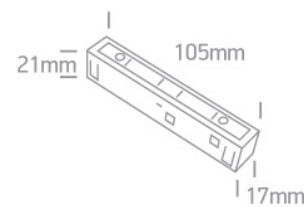

10 Tracks & Magnetic > Magnetic Profiles Accessories

42004A/B

POWER SUPPLY CABLE FOR 42001 / 42002 ON/OFF & DALI

Downloads

Dimensions

Related items

42001/B

42001R/B

42001TR/B

42002/B

42002R/B

42002TR/B

Physical Specification

Item Group	10 Tracks & Magnetic
Family	Magnetic Profiles Accessories
Order Code	42004A/B
Colour	Black
Material	Aluminium
Shape	Rectangular
Length	105mm
Width	17mm
Height	21mm
Indoor	Yes

Electrical Characteristics

Fitting

Input Type	Constant Voltage
Input Voltage	48V DC
Safety Class	
Cable Length	200cm

Packing Info

Box Weight	0.189kg
Pcs/Carton	1
Barcode	5291889072096
HS Code	9405920090

Certification & Warranty