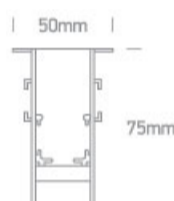

10 Tracks & Magnetic > Magnetic Recessed Profiles

42002R/B

BLACK MAGNETIC RECESSED PROFILE 2m 48v

Complete with 2pcs end cups, 6pcs fixing clips, 2pcs side connectors, 1pc mechanical connector and dust cover.

Downloads

Dimensions

Gallery

Related items

42004A/B

42004C/B

42012AR/B

42012BR/B

42022/B

Physical Specification

Item Group

10 Tracks & Magnetic

Family

Magnetic Recessed Profiles

Order Code	42002R/B
Colour	Black
Material	Aluminium
Shape	Rectangular
Length	2000mm
Width	50mm
Height	75mm
Cutout Hole Width	2000mm
Cutout Hole Length	42mm
Recessed Ceiling	Yes
Recessed wall	Yes
Depth Required	120mm
Indoor	Yes
Adjustable	No