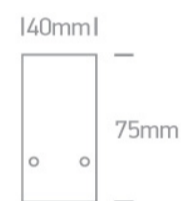

10 Tracks & Magnetic > Magnetic Surface Profiles

42002/B

2 meter black magnetic profile ON/OFF and DALI 48V.

Complete with 2pcs end caps and Dust cover.

Downloads

Dimensions

Gallery

Related items

Physical Specification

Item Group	10 Tracks & Magnetic
Family	Magnetic Surface Profiles
Order Code	42002/B
Colour	Black
Material	Aluminium
Shape	Rectangular
Length	2000mm
Width	40mm
Height	75mm
Surface Ceiling	Yes
Surface Wall	Yes
Indoor	Yes

Electrical Characteristics

Fitting

Input Type	Constant Voltage
Input Voltage	48V DC
Safety Class	
Power(Watts)	400W/Circuit

Packing Info

Box Weight	4.000kg
Pcs/Carton	1
Barcode	5291889072034
HS Code	9405990090