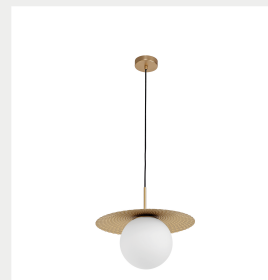

NOVA LUCE

Supplier's name or trade mark: NOVA LUCE S.A
Supplier's address: SCHIMATARI VIOTIAS 32009, GREECE
Model identifier: 9988381
Type of light source: LED E27 1x12 Watt Bulb Excluded

Product information Sheet

General Information

Material number	9988381
Type	INDOOR
Product segment	

Dimensions

Diameter (in cm)	20 Cm
Width (in cm)	
Height (in cm)	H1: 32 H2: 120 cm
Net Weight	

Material & Colour

Enclosure Material	Metal
Colour	Gold
Adjustable	