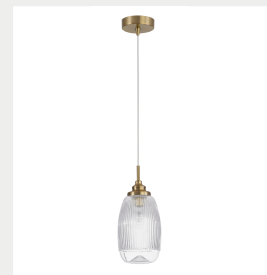

NOVA LUCE

Supplier's name or trade mark: NOVA LUCE S.A
Supplier's address: SCHIMATARI VIOTIAS 32009, GREECE
Model identifier: 9738212
Type of light source: LED E14 1x5 Watt Bulb Excluded

Product information Sheet

General Information

Material number	9738212
Type	
Product segment	

Dimensions

Length (in cm)	-
Diameter (in cm)	13 cm
Width (in cm)	-
Height (in cm)	H1: 29 H2: 120 cm
Net Weight	

Material & Colour

Enclosure Material	Metal & Clear Glass
Colour	Satin Gold
Adjustable	