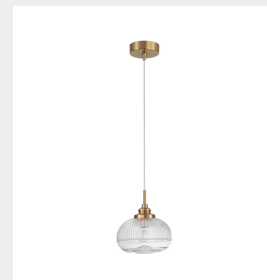

# NOVA LUCE

**Supplier's name or trade mark:** NOVA LUCE S.A  
**Supplier's address:** SCHIMATARI VIOTIAS 32009, GREECE  
**Model identifier:** 9738211  
**Type of light source:** LED E14 1x5 Watt Bulb Excluded

### General Information

Material number	9738211
Type	Ceiling lamp
Product segment	

### Dimensions

Diameter (in cm)	18 Cm
Width (in cm)	
Height (in cm)	H1: 19.5 H2: 120 cm
Net Weight	

### Material & Colour

Enclosure Material	Clear Glass & Metal
Colour	Satin Gold
Adjustable	