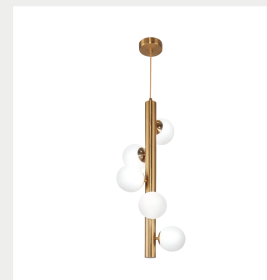

NOVA LUCE

Supplier's name or trade mark: NOVA LUCE S.A
Supplier's address: SCHIMATARI VIOTIAS 32009, GREECE
Model identifier: 9724582
Type of light source: LED G9 5x5 Watt Bulb Excluded

Product information Sheet

General Information

Material number	9724582
Type	INDOOR
Product segment	

Dimensions

Diameter (in cm)	31.5 Cm
Width (in cm)	
Height (in cm)	H1: 72 H2: 150 cm
Net Weight	

Material & Colour

Enclosure Material	Metal
Colour	Antique Brass
Adjustable	