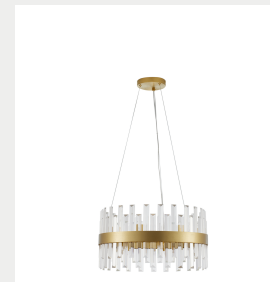

NOVA LUCE

Supplier's name or trade mark: NOVA LUCE S.A
Supplier's address: SCHIMATARI VIOTIAS 32009, GREECE
Model identifier: 9695218
Type of light source: LED G9 Bulb Excluded

Product information Sheet

General Information

Material number	9695218
Type	PENDANT
Product segment	

Dimensions

Diameter (in cm)	55 Cm
Length	-
Width (in cm)	-
Height (in cm)	120 Cm
Cut Out (in cm)	

Net Weight

Material & Colour

Color	Clear Crystal (48 pcs)
Colour	Satin Gold Metal
Adjustable	