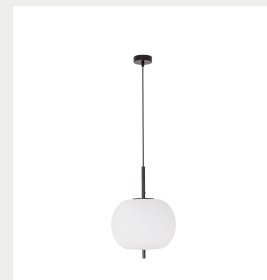

# NOVA LUCE

**Supplier's name or trade mark:** NOVA LUCE S.A  
**Supplier's address:** SCHIMATARI VIOTIAS 32009, GREECE  
**Model identifier:** 9624071  
**Type of light source:** LED E27 1x12 Watt Bulb Excluded

### Dimensions

Length (in cm)	-
Diameter (in cm)	30 cm
Width (in cm)	-
Height (in cm)	120 cm
Net Weight	

### Material & Colour

Enclosure Material	Metal & Opal
Colour	Black
Adjustable	