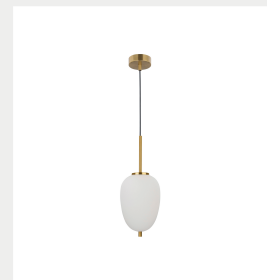

NOVA LUCE

Supplier's name or trade mark: NOVA LUCE S.A
Supplier's address: SCHIMATARI VIOTIAS 32009, GREECE
Model identifier: 9624066
Type of light source: LED E14 1x5 Watt Bulb Excluded

Product information Sheet

General Information

Material number	9624066
Type	
Product segment	

Dimensions

Length (in cm)	-
Diameter (in cm)	15.8 cm
Width (in cm)	-
Height (in cm)	H1: 23 H2: 120 cm
Net Weight	

Material & Colour

Enclosure Material	Opal Glass & Metal
Colour	Antique Brass
Adjustable	