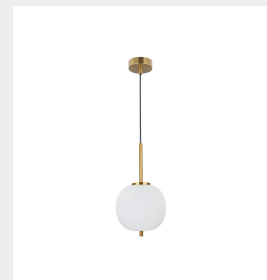

# NOVA LUCE

**Supplier's name or trade mark:** NOVA LUCE S.A  
**Supplier's address:** SCHIMATARI VIOTIAS 32009, GREECE  
**Model identifier:** 9624064  
**Type of light source:** LED E14 1x5 Watt Bulb Excluded

### General Information

Material number	9624064
Type	
Product segment	

### Dimensions

Length (in cm)	-
Diameter (in cm)	18.5 cm
Width (in cm)	-
Height (in cm)	H1: 17.2 H2: 120 cm
Net Weight	

### Material & Colour

Enclosure Material	Opal Glass & Metal
Colour	Antique Brass
Adjustable	