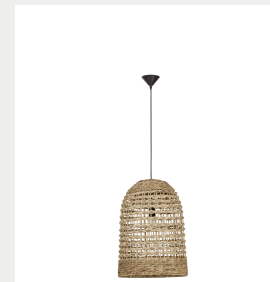

NOVA LUCE

Supplier's name or trade mark: NOVA LUCE S.A
Supplier's address: SCHIMATARI VIOTIAS 32009, GREECE
Model identifier: 9586506
Type of light source: LED E27 Bulb Excluded

Product information Sheet

General Information

Material number	9586506
Type	PENDANT
Product segment	

Dimensions

Diameter (in cm)	42 Cm
Length	-
Width (in cm)	-
Height (in cm)	H 1: 58 H 2: 205 cm
Cut Out (in cm)	

Net Weight

Material & Colour