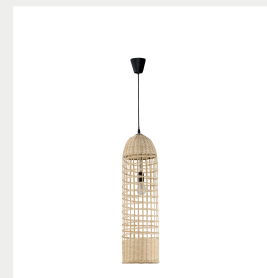

# NOVA LUCE

**Supplier's name or trade mark:** NOVA LUCE S.A  
**Supplier's address:** SCHIMATARI VIOTIAS 32009, GREECE  
**Model identifier:** 9585081  
**Type of light source:** LED E27 1x12 Watt Bulb Excluded

### Dimensions

Length (in cm)	-
Diameter (in cm)	20 cm
Width (in cm)	-
Height (in cm)	H1: 76 H2: 250 cm
Net Weight	

### Material & Colour

Enclosure Material	-
Colour	Natural Rattan
Adjustable	