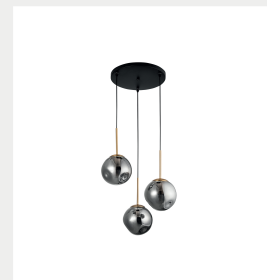

NOVA LUCE

Supplier's name or trade mark: NOVA LUCE S.A
Supplier's address: SCHIMATARI VIOTIAS 32009, GREECE
Model identifier: 9426753
Type of light source: LED E27 3x12 Watt Bulb Excluded

Product information Sheet

General Information

Material number	9426753
Type	
Product segment	

Dimensions

Length (in cm)	-
Diameter (in cm)	40 cm
Width (in cm)	-
Height (in cm)	H1: 28 H2: 180 cm
Net Weight	

Material & Colour

Enclosure Material	Metal & Chrome Glass
Colour	Gold & Black
Adjustable	